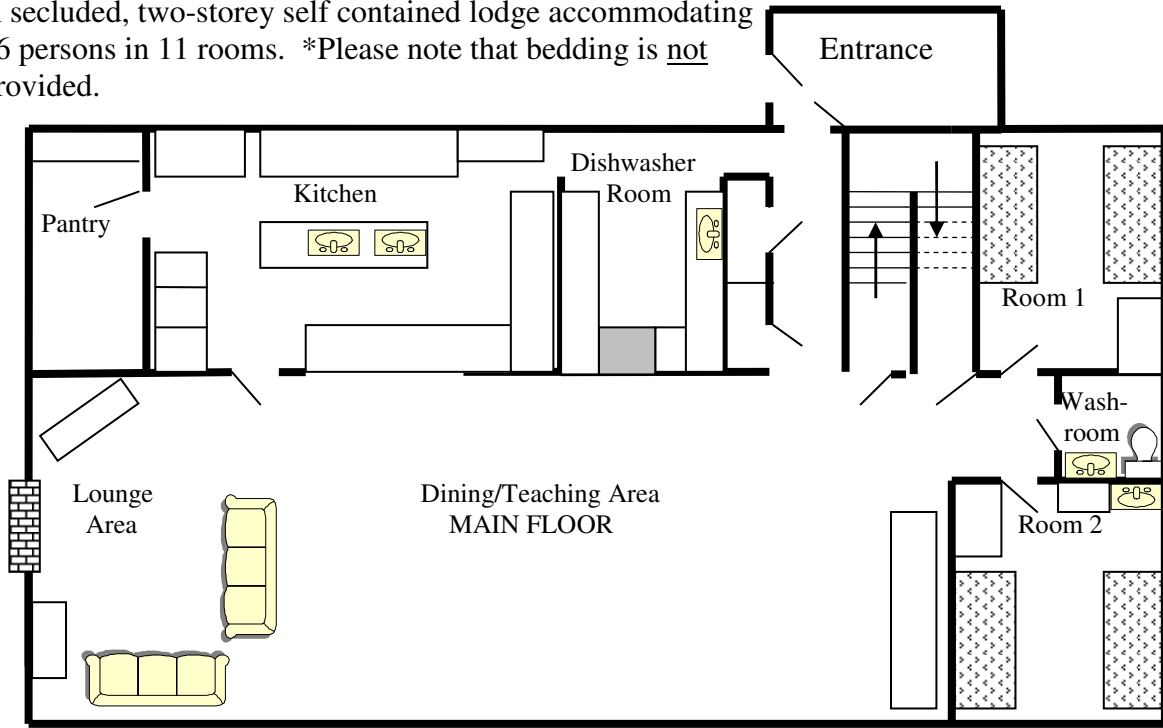

A secluded, two-storey self contained lodge accommodating 46 persons in 11 rooms. *Please note that bedding is not provided.

ACCOMMODATION PLANNER

House on the Rock: Rooms 1 to 3 & 5 to 10 have 2 bunk beds
 Room 4 has 1 bunk bed & room 11 has 4 bunk beds

ROOM #	NAME	NAME
1		
2		
3		
4		
5		
6		
7		
8		
9		
10		
11		