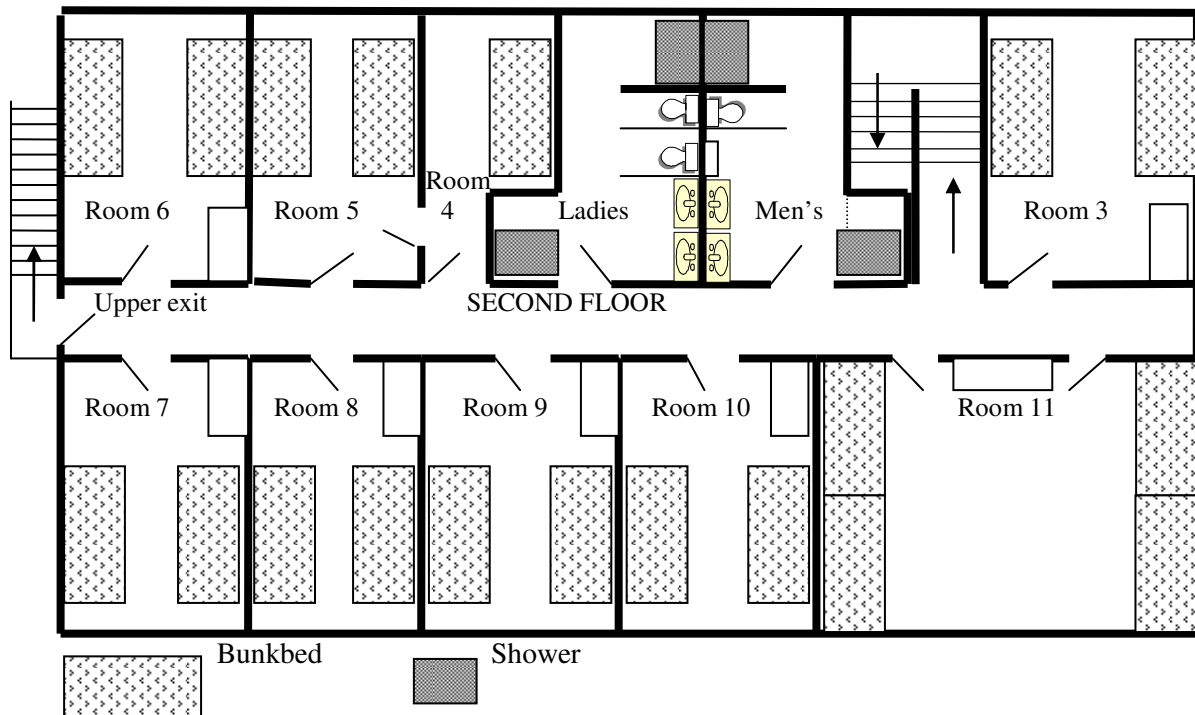

A secluded, two-storey self contained lodge accommodating 46 persons in 11 rooms. *Please note that bedding is not provided.

ACCOMMODATION PLANNER

House on the Rock: Rooms 1 to 3 & 5 to 10 have 2 bunk beds
 Room 4 has 1 bunk bed & room 11 has 4 bunk beds

ROOM #	NAME	NAME
1		
2		
3		
4		
5		
6		
7		
8		
9		
10		
11		